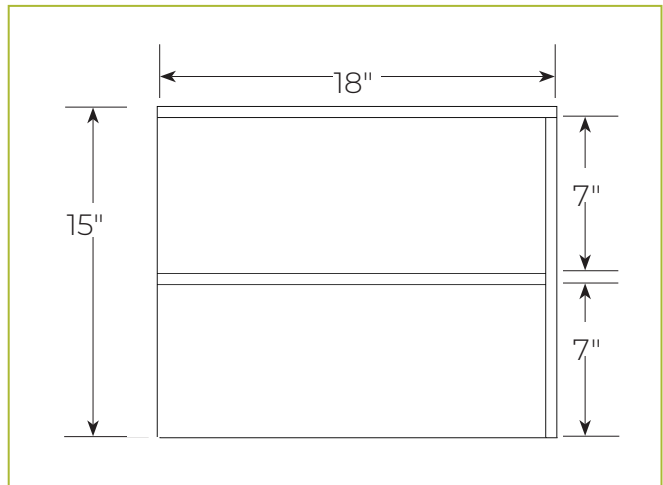

GENERAL INFORMATION

Project Name: _____

OPTIONS AND ACCESSORIES

GLASS OPTIONS

- 3/8" Tempered Glass - Overall Max 66"
- 1/2" Tempered Glass - Centerline Max 72"

INSTALLATION OPTIONS

- Square Glass Clips (Secured to Counter)
- Round Glass Clips (Secured to Counter)
- Flush to Counter, Sealed with Silicone
- Custom Clamp (Secured to Counter)

CV100-4

ClearView Bonded Glass, Two-Tier Full Service w/ Top Shelf

Shown with a closed front and open back. Also available with open front and back for self service applications.